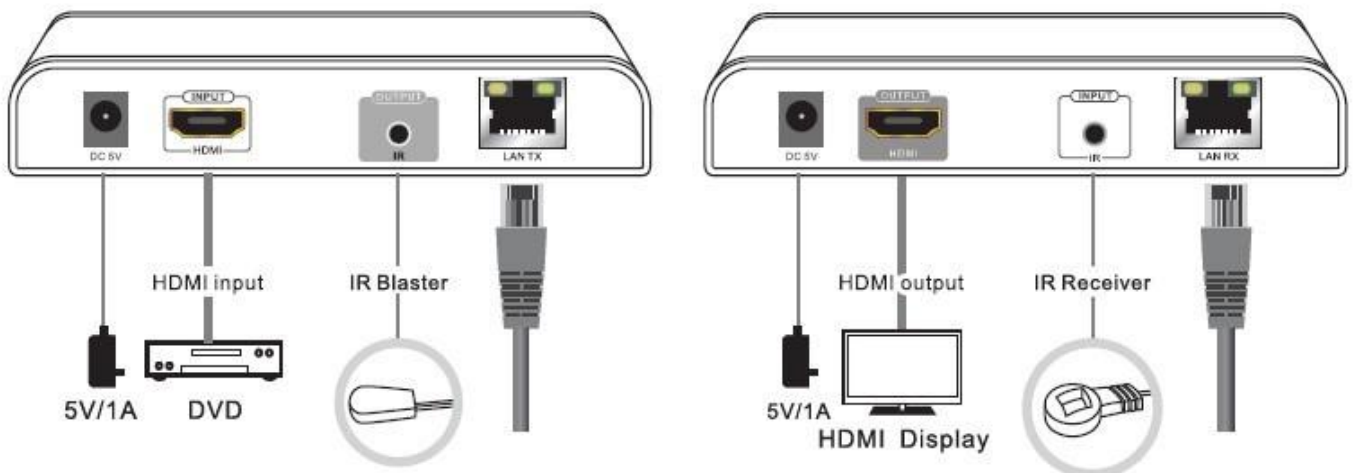

SHENZHEN LENKENG TECHNOLOGY CO., LTD.

LKV373IR HDMI Extender over single CAT5/6 Cable with Infinite Ethernet Extend function and IR function

Short introduction:

LKV373IR is an HDMI extender that not only can work as other normal HDMI extender by transmitting HDMI signal via single CAT5/6 cable, but also can transmit signal via Ethernet and can work as HDMI splitter + infinite extender by connecting to multi-port Ethernet router. More Ethernet switch/router cascade can extend to multiple-layer distance.

It is with IR function, which enables users to control the video source on the RX side.

Product Picture:

IR Blaster extension cable

IR Receiver extension cable

Features:

-HDMI: HDMI 1.3 Version, compliant with HDCP

- It is with IR function, which enables user to operate the video source on the far end of RX side.
- Cable runs can be extended another 120m by adding a Gigabit Ethernet switch
- Maximum 3 layers of Ethernet switches could be passed through
- Uses off-the-shelf gigabit IP switches for extension and distribution; and the switch/router can be used to log onto the internet at the same time.
- Follow up standard IEEE-568B protocol,
- Power supply: 5V 2A for both the transmitter and the receiver
- Working power: transmitter: 5W; Receiver: 5W
- Network bandwidth: 100M at the least
- Product dimension: 13*8.5*2.4 (cm)

Ports Specification

Connection:

1. Connect directly by UPT cable over 120 meters by single CAT6 cable:

2. Connect by router: and it is with adding features of transmitting HDMI signal by Ethernet router. Cables can run another 80~120 meters by cascading Ethernet switch/router. We have tested 3 cascades to work OK. It depends on the working network bandwidth and working environment including the cable quality, HDMI cable quality, HDMI video quality, etc.