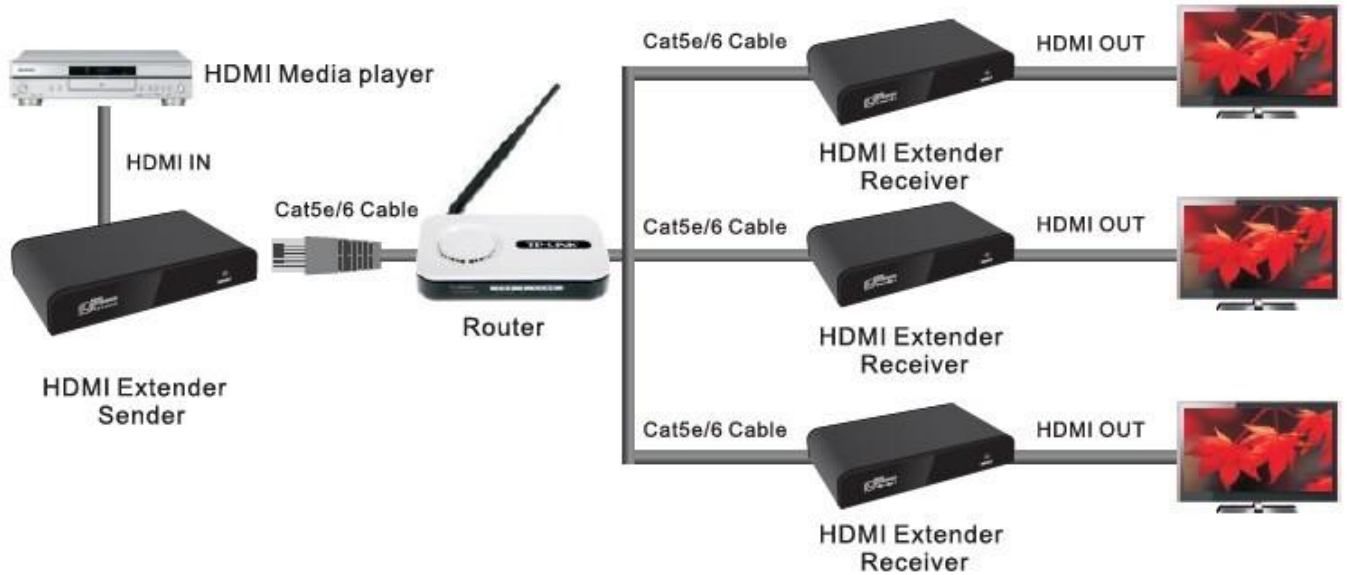

SHENZHEN LENKENG TECHNOLOGY CO., LTD.

LKV373IR HDMI Extender over single CAT5/6 Cable with Infinite Ethernet Extend function and IR function

Short introduction:

LKV373IR is an HDMI extender that not only can work as other normal HDMI extender by transmitting HDMI signal via single CAT5/6 cable, but also can transmit signal via Ethernet and can work as HDMI splitter + infinite extender by connecting to multi-port Ethernet router. More Ethernet switch/router cascade can extend to multiple-layer distance.

- It is with IR function, which enables user to operate the video source on the far end of RX side.
- Cable runs can be extended another 120m by adding a Gigabit Ethernet switch
- Maximum 3 layers of Ethernet switches could be passed through
- Uses off-the-shelf gigabit IP switches for extension and distribution; and the switch/router can be used to log onto the internet at the same time.
- Follow up standard IEEE-568B protocol,
- Power supply: 5V 2A for both the transmitter and the receiver
- Working power: transmitter: 5W; Receiver: 5W
- Network bandwidth: 100M at the least
- Product dimension: 13*8.5*2.4 (cm)

MSN: asevoli@hotmail.com

Tel.: +86 (0)755-18028781019

LKV373IR HDMI Extender over single CAT5/6 Cable with Infinite Ethernet Extend function and IR function

- By Ethernet Router/Switch, LKV373 can be upgraded to HDMI Splitter + CAT5/6 extender. Principally, up to 255pcs receivers can be connected. We have tested to connect 8pcs receiver to work OK. It depends on the working network bandwidth and working environment including the cable quality, HDMI cable quality, HDMI video quality, etc.