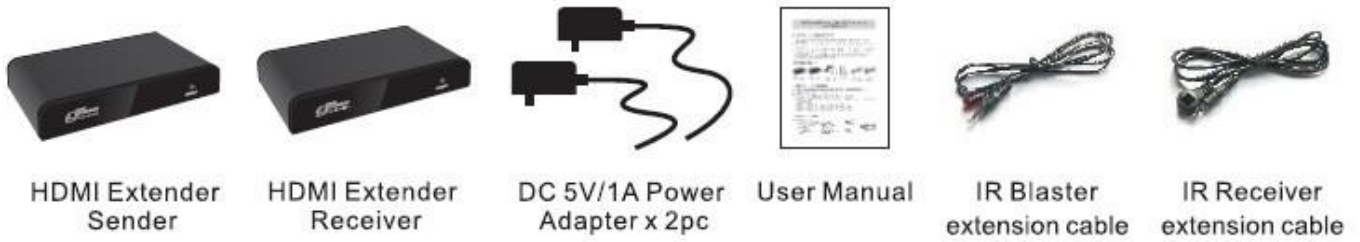

SHENZHEN LENKENG TECHNOLOGY CO., LTD.

LKV373IR HDMI Extender over single CAT5/6 Cable with Infinite Ethernet Extend function and IR function
Box content: